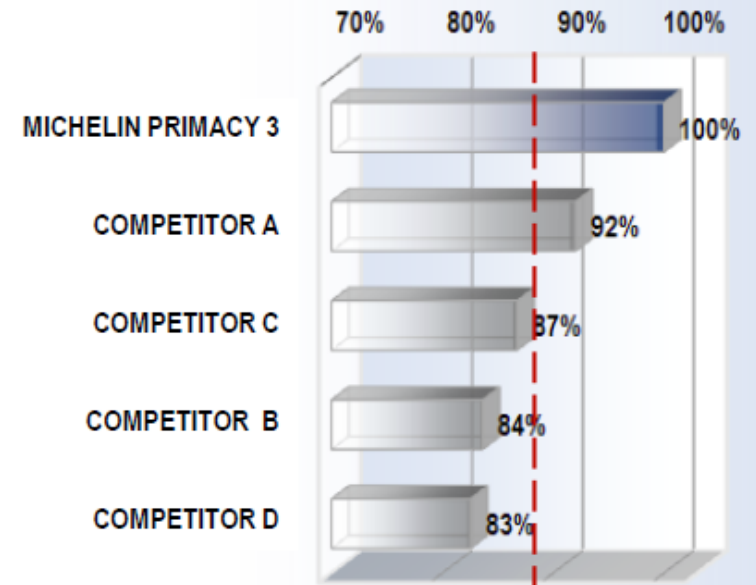

WET BRAKING PERFORMANCE
(ranked, relative to Michelin) [%]

Ø PERFORMANCE OF PREMIUM COMPETITORS: 87 %