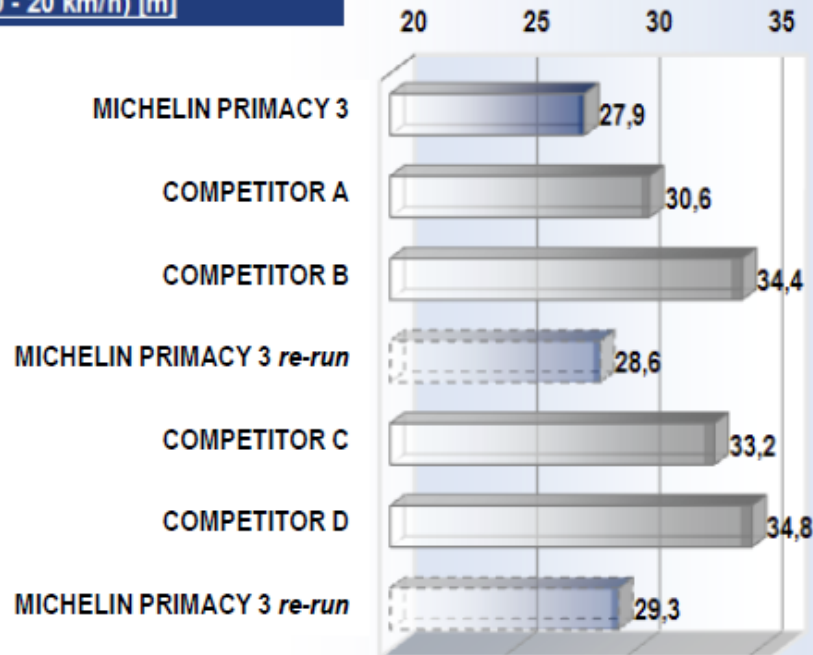

TEST RESULTS

WET BRAKING

- ABS-braking
- GPS based metrology equipment (V-Box) to measure stopping distance
- Speed range: 80 to 20 km/h
- Test surface complies with ECE R117 (wet asphalt)

BRAKING DISTANCE ON WET
(80 - 20 km/h) [m]