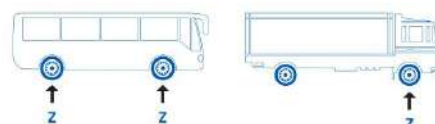

> HIGH TYRE MILEAGE

Wide tread pattern design and 3D Delta sipes ensure better contact, even wear and reduced tyre wear.

> LOW FUEL CONSUMPTION

Michelin tubeless technology ensures low rolling resistance resulting in fuel savings.

TECHNICAL SPECIFICATIONS

Size	Pattern	Load / Speed Index	Ply Rating	Load / Tyre in kg (S/D)	Max. Speed (km/hr)	Max. Inflation Pressure (PSI)	Recommended Rim Size (in cms and inches)	Tread Depth (mm)	
10.00 R 20	X MULTI ^{HD} Z	147 / 143K	16	3075 / 2725	110	115	19.05 X 50.8 cm	16	X MULTI ^{HD} TUBE TYRE
							7.5 X 20 in		
10.00 R 20	X MULTI ^{HD} D	147 / 143K	16	3075 / 2725	110	115	19.05 X 50.8 cm	18.5	
							7.5 X 20 in		
11.00 R 22.5	X MULTI Z	148 / 145L	16	3150 / 2900	120	116	20.96 X 57.15 cm	16	
							8.25 X 22.5 in		
	X MULTI D	148 / 145L	16	3150 / 2900	120	116	20.96 X 57.15 cm	21.5	
							8.25 X 22.5 in		
295 / 80 R 22.5	X MULTI Z	152 / 149M	18	3550 / 3250	130	130	20.96 X 57.15 cm	15.3	
							8.25 X 22.5 in		
	X MULTI D	152 / 149M	18	3550 / 3250	130	130	20.96 X 57.15 cm	18.7	
							8.25 X 22.5 in		
235 / 75 R 17.5	X MULTI Z	132 / 130M	16	2000 / 1900	130	110	17.15 X 44.45 cm	12.5	
							6.75 X 17.5 in		
10.00 R 20	X GUARD D	147 / 143K	16	3075 / 2725	110	115	19.05 X 50.8 cm	16.8	X GUARD
							7.5 X 20 in		
10.00 R 20	X GUARD Z	147 / 143K	16	3075 / 2725	110	115	19.05 X 50.8 cm	12	
							7.5 X 20 in		
10.00 R 20	X WORKS ^{HD} Z	147 / 143K	16	3075 / 2725	110	115	19.05 X 50.8 cm	17	
							7.5 X 20 in		
10.00 R 20	X WORKS ^{HD} D	147 / 143K	16	3075 / 2725	110	115	19.05 X 50.8 cm	20	
							7.5 X 20 in		
7.50 R 16	AGILIS ^{HD}	122 / 121L	14	1500 / 1450	120	108	15.24 X 40.64 cm	10.3	AGILIS ^{HD}
							6.00 X 16 in		
8.25 R 16	AGILIS ^{HD}	128 / 126K	16	1800 / 1700	110	104	16.51 X 40.64 cm	11.5	
							6.50 X 16 in		
11.00 R 22.5	X INCITY Z	148 / 145J	16	3150 / 2900	100	120	20.96 X 57.15 cm	16	
							8.25 X 22.5 in		
295 / 80 R 22.5	X INCITY XZUE3+	152 / 148J	16	3550 / 3150	100	125	20.96 X 57.15 cm	18	
							8.25 X 22.5 in		